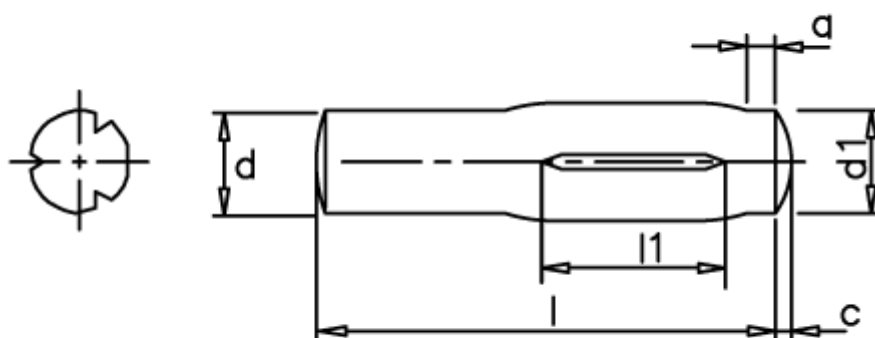

Data Sheet

Article number: 08243527

Description: KLEE Slotted pin S24 5x25
Steel

Measures

$a = 1,5 (+1)$

$d_1 = 5.0$

$d_2 = 5.25$

Length = 8-60